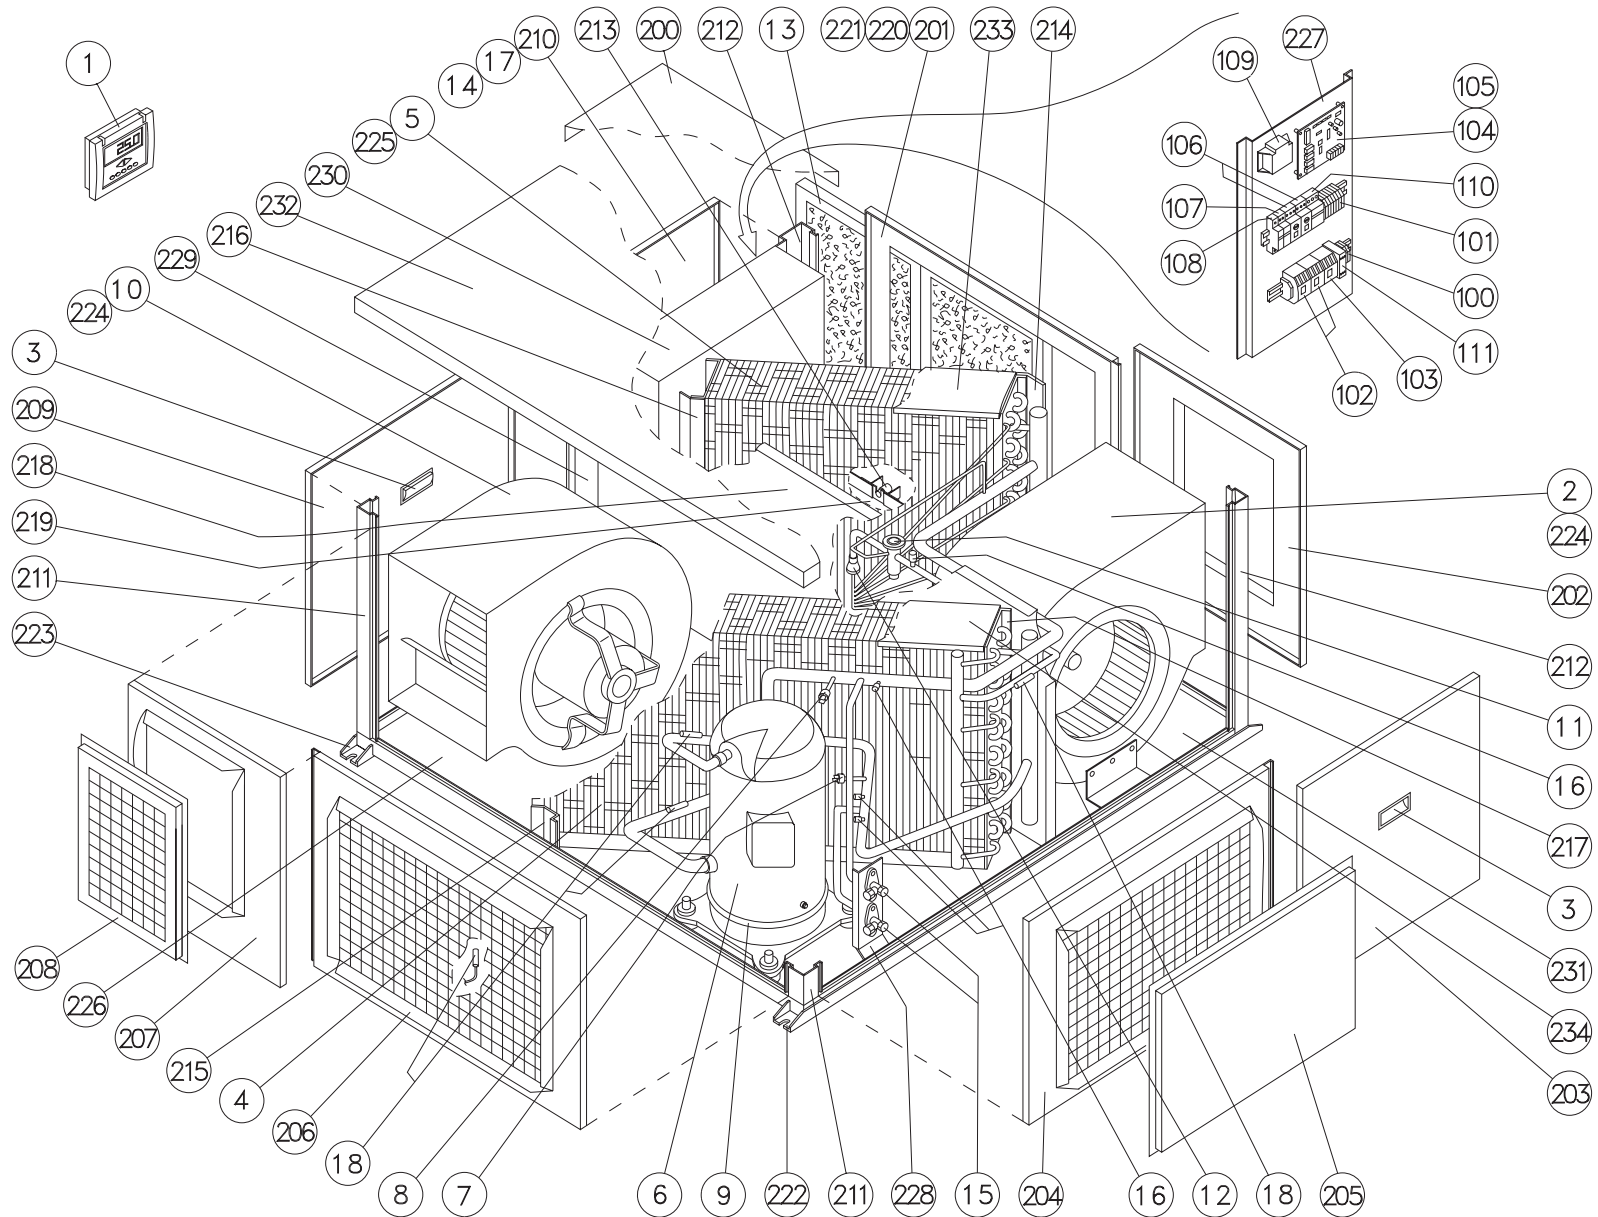

1/7

POS	ITEM	DENOMINATION	QUANTITY	
			RTC-20L-38 ed.01 661242003	RTC-20L-38 ed.02,ed.03 661242003
1	003786044	Ambient thermostat (programmable)	1	1
2	003795047	Motor-driven fan	1	1
3	003787101	Handle for handling	2	2
4	61-9474	Outside coil assembly	1	1
5	61-9475	Indoor coil assembly	1	1
6	003721914	Compressor	1	1
7	003762926	Differential air pressure switch	1	1
8	003762927	Low pressure switch	1	1
9	006824903	Compressor crankcase heater	-	1
9	006824905	Compressor crankcase heater	1	-
10	003795049	Motor-driven fan	1	1
11	003794468	Expansion valve	1	1
12	022-08939-000	5/8" Distributor assembly with 7 pipes	1	1
13	003737705	Air filter 440 x 395 x 20	2	2
14	003719114	Push lock	2	2
15	003794448	Two-way valve interconnection	2	2
16	003515630	Access connection	4	4
17	003719108	Handle	1	1
18	003785066	6000 mm sensor	4	4
100	003770456	Power circuit connecting strip	1	1
101	003770454	Moving circuit connecting strip	1	1
102	006744617	Contactora	2	2
103	006744639	Contactora	1	1
104	006791210	Electronic board	1	1
105	006826810	Nylon separator	4	4
106	006776700	Switch	2	2
107	006776855	Main switch	1	1
108	006776814	Automatic switch	1	1
109	006849855	Transformer	1	1
110	006776848	Thermomagnetic switch	1	1
111	006745250	Phases control relay	1	1
200	66-9466	Indoor upper cover assembly	1	1
201	66-9456	Indoor coil panel assembly	1	1
202	66-9455	Outdoor fan panel assembly	1	1
203	66-9452	Fan panel assembly	1	1
204	17-14767	Outdoor coil panel	1	1
205	17-14785	Outdoor coil cover	1	1
206	17-14768	Outdoor coil panel	1	1
207	17-14764	Outdoor fan panel	1	1
208	17-14775	Outdoor fan grid	1	1
209	17-14763	Outdoor fan panel	1	1
210	66-9451	Control box panel	1	1
211	17-14758	Comer	2	2
212	66-9448	Comer assembly	2	2
213	11-6905	Drainpipe protection	1	1
214	17-14752	Fixer indoor coil bracket	1	1
215	17-14753	Fixer outdoor coil bracket	1	1
216	17-14756	Fixer indoor coil bracket (middle plate side)	1	1
217	17-14757	Fixer outdoor coil bracket (middle plate side)	1	1
218	66-9464	Middle plate assembly	1	1
219	63-9465	Indoor drain pan assembly	1	1
220	17-14754	Upper filter guide	1	1
221	17-14755	Bottom filter guide	1	1
222	18-14781	Base support comer	1	1
223	18-14780	Base support comer	1	1
224	17-11120	Fan support	2	2
225	16-14750	Aluminium grid indoor coil	1	1